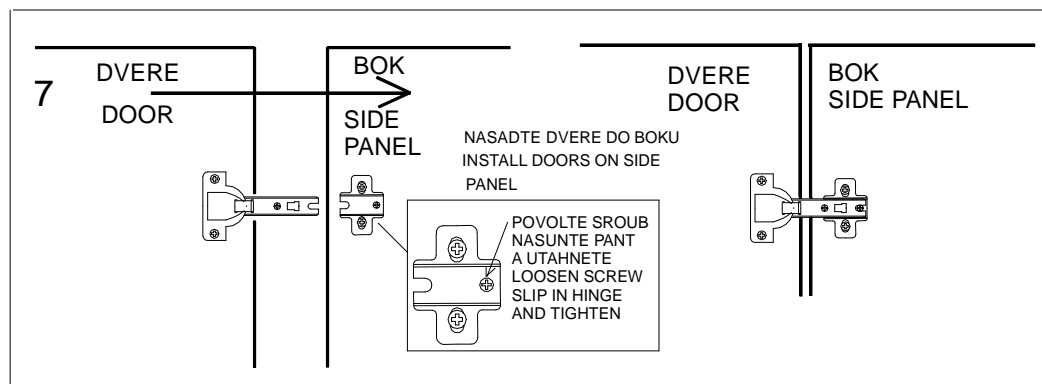

SKRIN POLICOVA
 WARDROBE
 WITH SHELVES

7

SEZNAM DILU
 PARTS LIST

LISTA
 STRIP 1x

KOLIK
 DOWELL 4x

KONFIRMAT
 CONFIRMAT 16x

IMBUS
 ALLEN KEY 1x

NOSIC POLIC
 SHELF SUPPORT 8x

PANT
 HINGE 6x

KRYTKA
 SCREW COVER 16x

PANT
 HINGE 6x

HREBIKY
 NAILS 35x

UCHYTKA
 HANDLE 2x

VRUT PANTOVY
 HINGE SCREW 24x

VRUT UCHYTKA
 HANDLE SCREW 4x

NAVOD K NASTAVENI DVERI INSTRUCTIONS FOR DOOR ADJUSTMENT