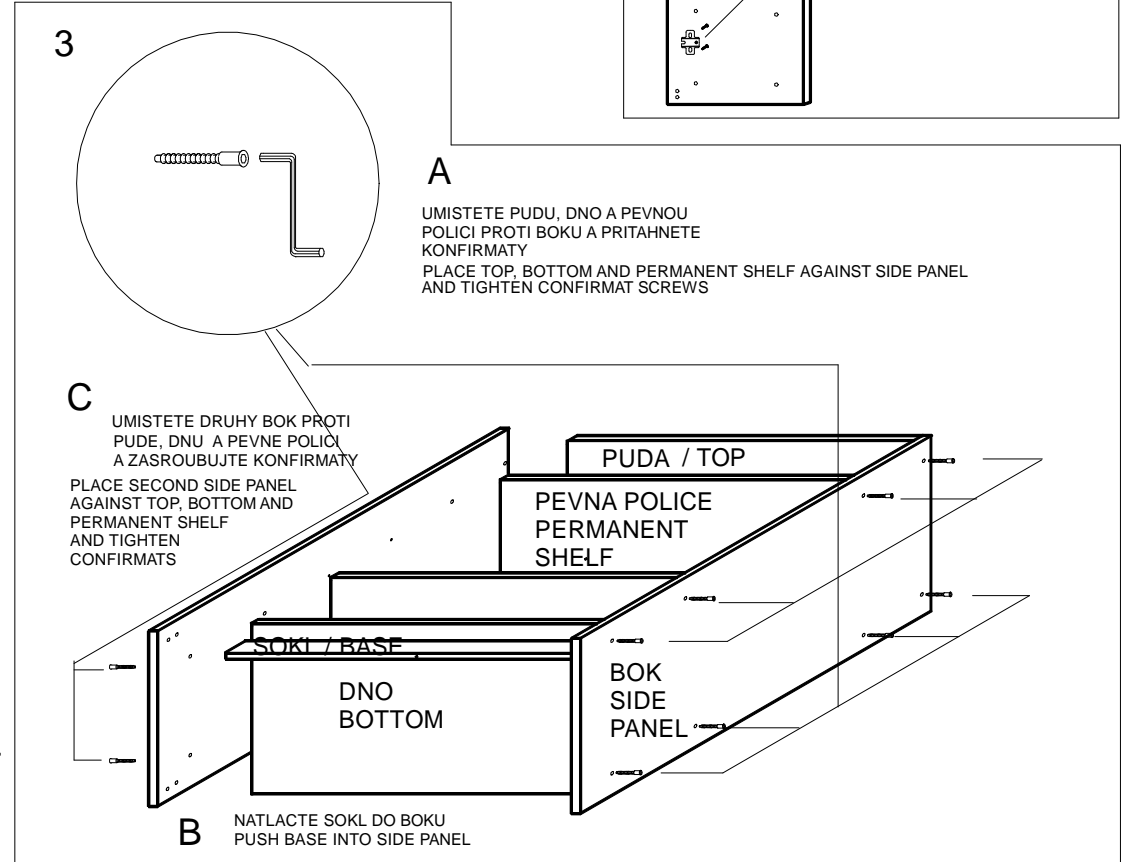

SKRIN POLICOVA
 WARDROBE
 WITH SHELVES

7

SEZNAM DILU
 PARTS LIST

LISTA
 STRIP 1x

KOLIK
 DOWELL 4x

KONFIRMAT
 CONFIRMAT 16x

IMBUS
 ALLEN KEY 1x

NOSIC POLIC
 SHELF SUPPORT 8x

PANT
 HINGE 6x

KRYTKA
 SCREW COVER 16x

PANT
 HINGE 6x

HREBIKY
 NAILS 35x

UCHYTKA
 HANDLE 2x

VRUT PANTOVY
 HINGE SCREW 24x

VRUT UCHYTKA
 HANDLE SCREW 4x

NAVOD K NASTAVENI DVERI INSTRUCTIONS FOR DOOR ADJUSTMENT