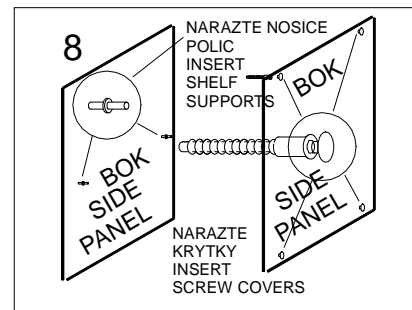

PANT
 HINGE 6x

KRYTKA
 SCREW COVER 16x

PANT
 HINGE 6x

HREBIKY
 NAILS 35x

UCHYTKA
 HANDLE 2x

VRUT PANTOVY
 HINGE SCREW 24x

VRUT UCHYTKA
 HANDLE SCREW 4x

NAVOD K NASTAVENI DVERI INSTRUCTIONS FOR DOOR ADJUSTMENT