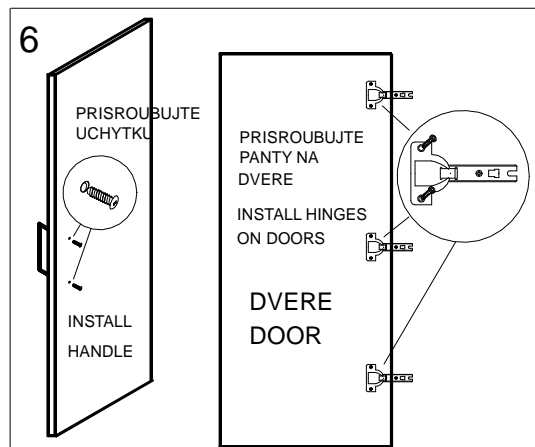

SKRIN POLICOVA
 WARDROBE
 WITH SHELVES

7

SEZNAM DILU
 PARTS LIST

LISTA
 STRIP 1x

KOLIK
 DOWELL 4x

KONFIRMAT
 CONFIRMAT 16x

IMBUS
 ALLEN KEY 1x

NOSIC POLIC
 SHELF SUPPORT 8x

PANT
 HINGE 6x

KRYTKA
 SCREW COVER 16x

PANT
 HINGE 6x

HREBIKY
 NAILS 35x

UCHYTKA
 HANDLE 2x

VRUT PANTOVY
 HINGE SCREW 24x

VRUT UCHYTKA
 HANDLE SCREW 4x

NAVOD K NASTAVENI DVERI INSTRUCTIONS FOR DOOR ADJUSTMENT