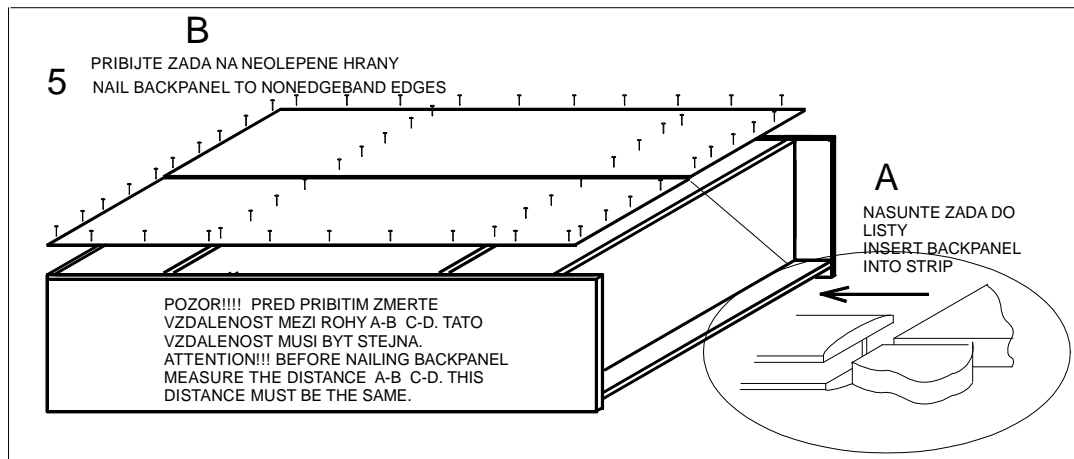

PANT
 HINGE 6x

KRYTKA
 SCREW COVER 16x

PANT
 HINGE 6x

HREBIKY
 NAILS 35x

UCHYTKA
 HANDLE 2x

VRUT PANTOVY
 HINGE SCREW 24x

VRUT UCHYTKA
 HANDLE SCREW 4x

NAVOD K NASTAVENI DVERI INSTRUCTIONS FOR DOOR ADJUSTMENT