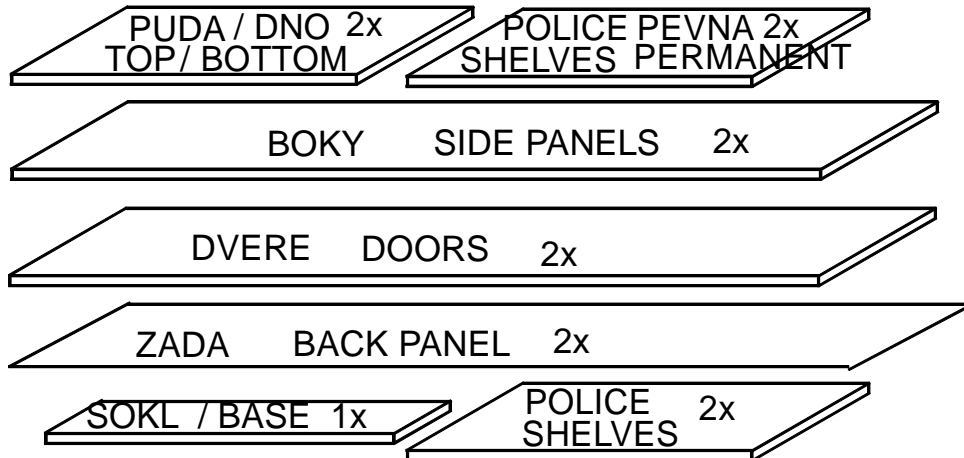

SKRIN POLICOVA
 WARDROBE
 WITH SHELVES

7

SEZNAM DILU
 PARTS LIST

LISTA
 STRIP 1x

KOLIK
 DOWELL 4x

KONFIRMAT
 CONFIRMAT 16x

IMBUS
 ALLEN KEY 1x

NOSIC POLIC
 SHELF SUPPORT 8x

PANT
 HINGE 6x

KRYTKA
 SCREW COVER 16x

PANT
 HINGE 6x

HREBIKY
 NAILS 35x

UCHYTKA
 HANDLE 2x

VRUT PANTOVY
 HINGE SCREW 24x

VRUT UCHYTKA
 HANDLE SCREW 4x

NAVOD K NASTAVENI DVERI INSTRUCTIONS FOR DOOR ADJUSTMENT