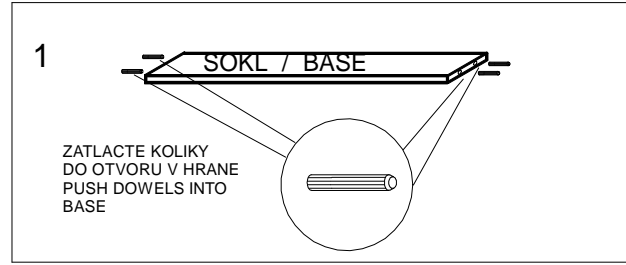

SKRIN POLICOVA
 WARDROBE
 WITH SHELVES

7

SEZNAM DILU
 PARTS LIST

LISTA
 STRIP 1x

KOLIK
 DOWELL 4x

KONFIRMAT
 CONFIRMAT 16x

IMBUS
 ALLEN KEY 1x

NOSIC POLIC
 SHELF SUPPORT 8x

PANT
 HINGE 6x

KRYTKA
 SCREW COVER 16x

PANT
 HINGE 6x

HREBIKY
 NAILS 35x

UCHYTKA
 HANDLE 2x

VRUT PANTOVY
 HINGE SCREW 24x

VRUT UCHYTKA
 HANDLE SCREW 4x

NAVOD K NASTAVENI DVERI INSTRUCTIONS FOR DOOR ADJUSTMENT