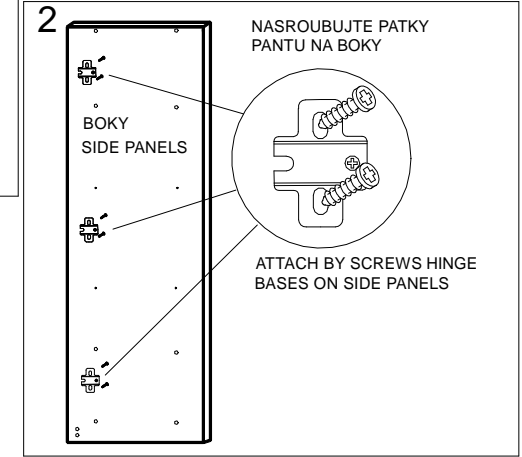

SKRIN POLICOVA
 WARDROBE
 WITH SHELVES

7

SEZNAM DILU
 PARTS LIST

LISTA
 STRIP 1x

KOLIK
 DOWELL 4x

KONFIRMAT
 CONFIRMAT 16x

IMBUS
 ALLEN KEY 1x

NOSIC POLIC
 SHELF SUPPORT 8x

PANT
 HINGE 6x

KRYTKA
 SCREW COVER 16x

PANT
 HINGE 6x

HREBIKY
 NAILS 35x

UCHYTKA
 HANDLE 2x

VRUT PANTOVY
 HINGE SCREW 24x

VRUT UCHYTKA
 HANDLE SCREW 4x

NAVOD K NASTAVENI DVERI INSTRUCTIONS FOR DOOR ADJUSTMENT